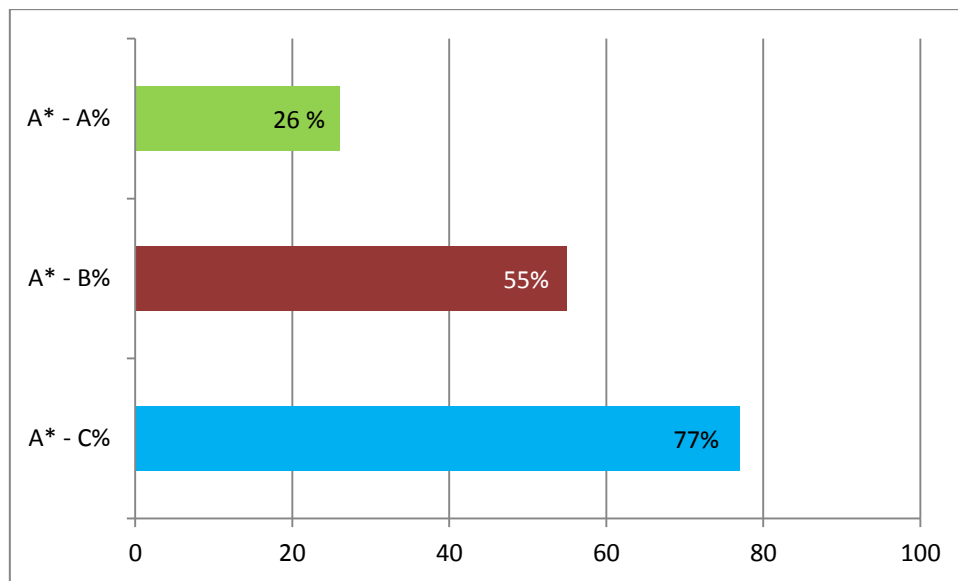

A level Results 2016

29.95 Average result per entry

Progress Score (Academic Qualifications): +0.03

Progress Score (Vocational Qualifications): +1.02

Overall Progress Score (L3VA): +0.29